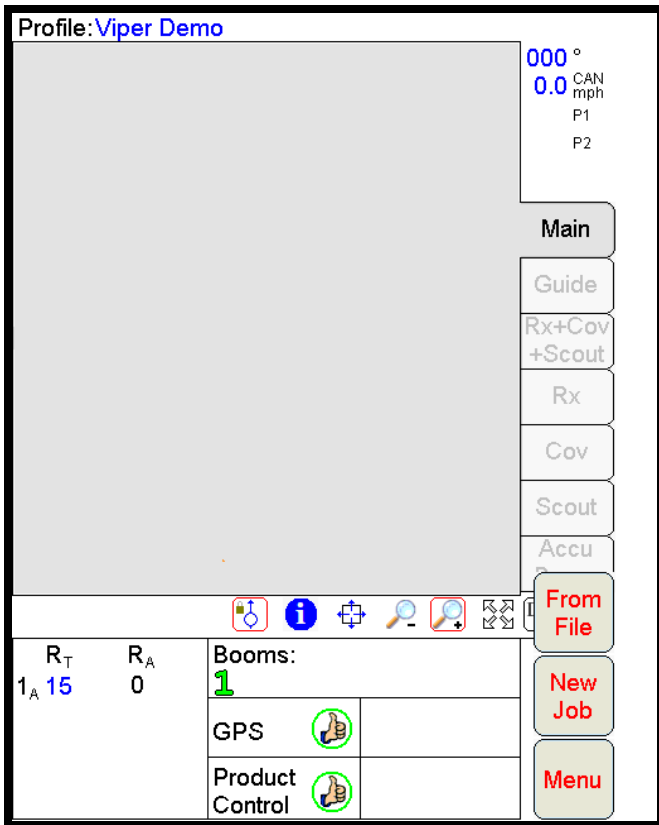

Step # 1
Select – **Menu**

Step # 2
Select – **Start Job**

Step # 3
Select – **New Job**

Step # 4
Enter Job Name
Check Product Application
Check Swath Guidance
Select - **Next**

Select Swath Pattern

Straight AB
Contour Fixed
Pivot
Last Pass