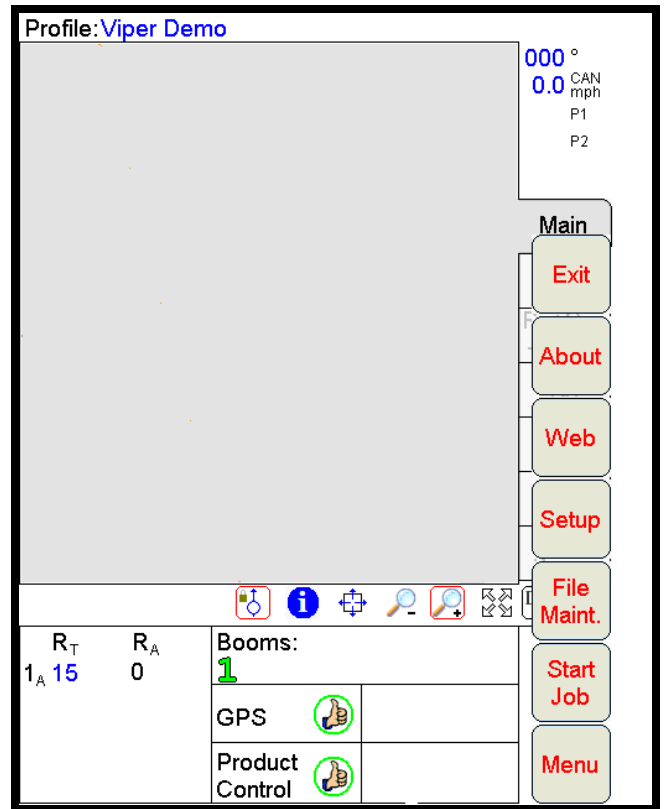

Step # 1
Select – **Menu**

Step # 2
Select – **Start Job**

Step # 3
Select – **New Job**

Step # 4
Enter Job Name
Check Product Application
Check Swath Guidance
Select - **Next**

Select Swath Pattern

Straight AB
Contour Fixed
Pivot
Last Pass