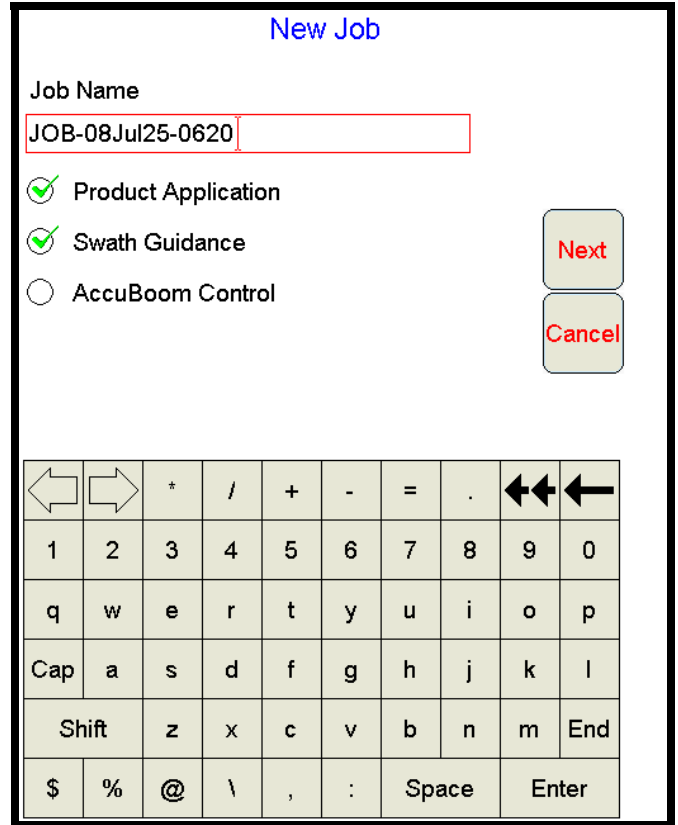

STARTING A NEW DRY JOB Viper

Raven's website provides excellent technical help:

www.ravenprecision.com

Under SUPPORT you can find these resources:

Repair	Replacement Parts	Manuals	Application	Literature
Drawings	Software	FAQs	Ask an Expert	Spec Sheets
Tutorials	Limited Warranty	Warranty	Registration	

Step # 1
Select – **Menu**

Step # 2
Select – **Start Job**

Step # 3
Select – **New Job**

Step # 4
Enter Job Name
Check Product Application
Check Swath Guidance
Select - **Next**

Select Swath Pattern

Straight AB
Contour Fixed
Pivot
Last Pass