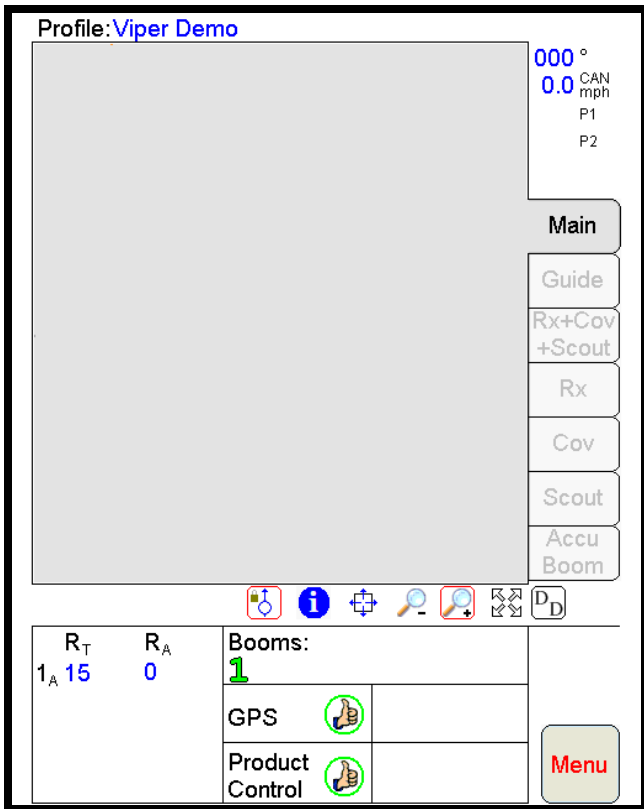

Step # 1
Select – **Menu**

Step # 2
Select – **Start Job**

Step # 3
Select – **New Job**

Step # 4
Enter Job Name
Check Product Application
Check Swath Guidance
Select - **Next**

Select Swath Pattern

Straight AB
Contour Fixed
Pivot
Last Pass